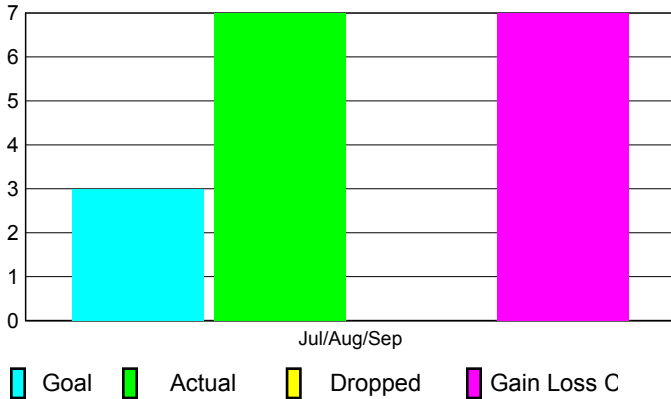

2010-2011 GMT Reports for District (or Undistricted) **District 324A5 INDIA**

GMT: **Adv K G RAMA KRISHNA MUR**

Location: **INDIA**

GMT CA: **6**

CLUBS

Club Results
2010-2011

Clubs
2009-2010

Month	New Club Goal	Actual New Clubs	Actual Dropped Clubs	Gain/Loss of Clubs	Gain/Loss of Clubs
Jul/Aug/Sep	3	7	0	7	2
Totals	3	7	0	7	2

Club Results 2010-2011

Goal, New, Dropped, Gain/Loss

Comparison of Club Gain/Loss

Current Year Compared to the Previous Year

YTD Status Quo Clubs 2010-2011

Status Quo Clubs Compared to Status Quo Members

MEMBERSHIP