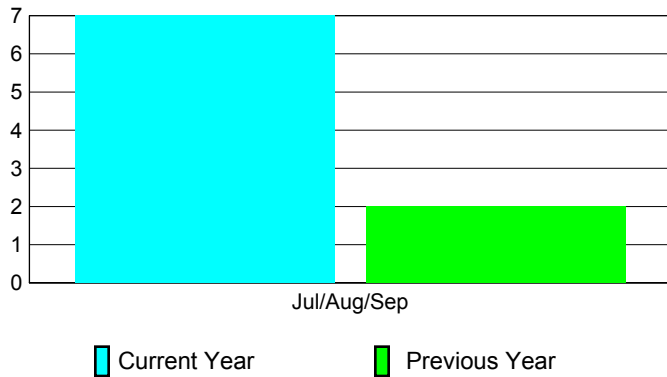

2010-2011 GMT Reports for District (or Undistricted) **District 324A5 INDIA**

GMT: **Adv K G RAMA KRISHNA MUR**

Location: **INDIA**

GMT CA: **6**

CLUBS

Club Results
2010-2011

Clubs
2009-2010

Month	New Club Goal	Actual New Clubs	Actual Dropped Clubs	Gain/Loss of Clubs	Gain/Loss of Clubs
Jul/Aug/Sep	3	7	0	7	2
Totals	3	7	0	7	2

Club Results 2010-2011

Goal, New, Dropped, Gain/Loss

Comparison of Club Gain/Loss

Current Year Compared to the Previous Year

YTD Status Quo Clubs 2010-2011

Status Quo Clubs Compared to Status Quo Members

MEMBERSHIP