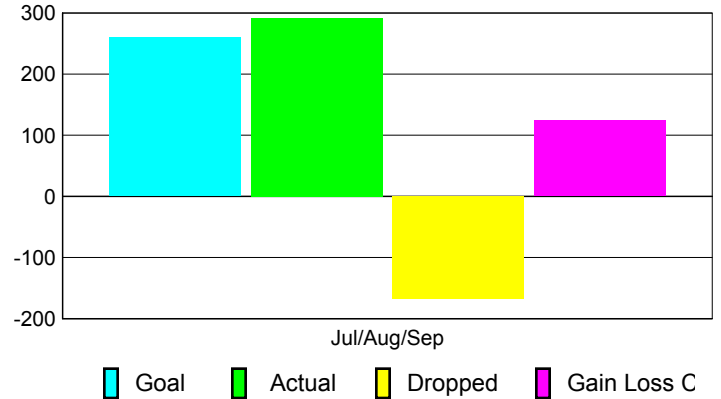

Membership Results 2010-2011

Goal, New, Dropped, Gain/Loss